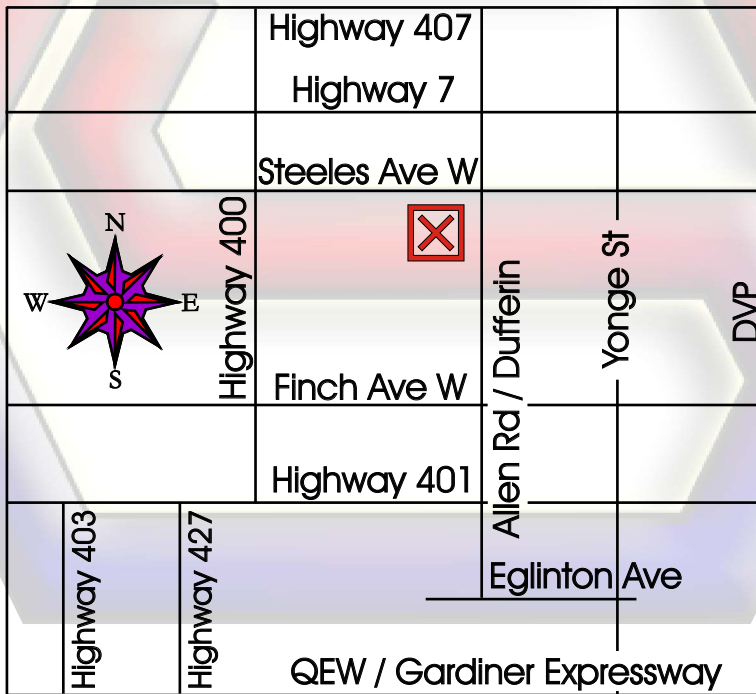

Map & Store Hours & Directions

Come visit our great Toronto location
 Open Monday to Friday from 8:30am-5:00pm
 or visit us On-line at www.AcmeShelving.Com

Designed & Published by: www.Media-Workz.Com

ACME SHELVING & STORE FIXTURES 360 Magnetic Drive, Toronto, Ontario, M3J 2C4 www.AcmeShelving.Com Info@AcmeShelving.Com			Telephone: 416-661-2442 Toll Free: 1-800-611-2263 Facsimile: 416-661-7165
---	--	--	--