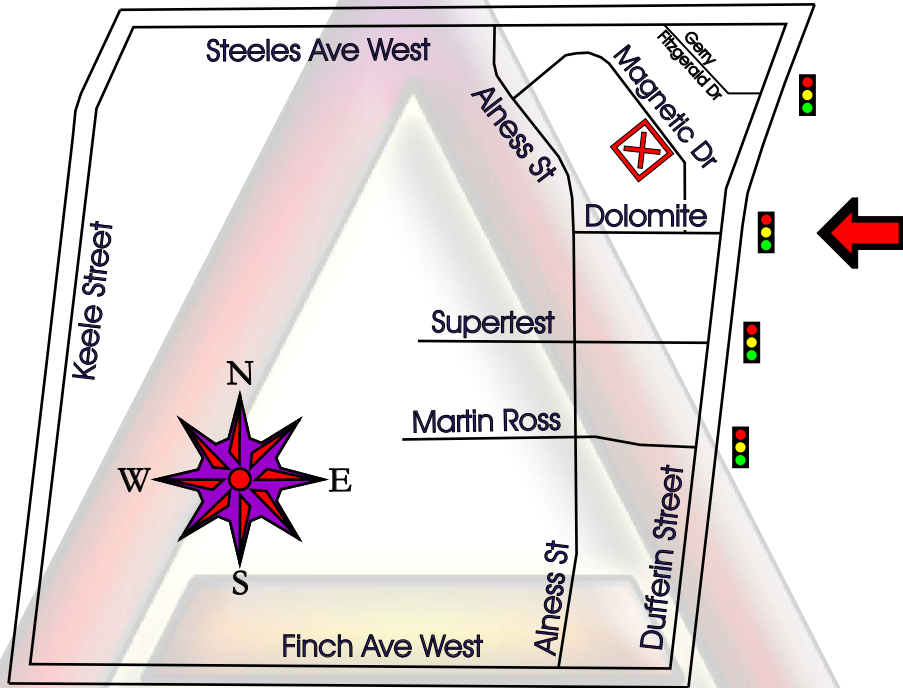

Map & Store Hours & Directions

Come visit our great Toronto location
 Open Monday to Friday from 8:30am-5:00pm
 or visit us On-line at www.AcmeShelving.Com

Designed & Published by: www.Media-Workz.Com

ACME SHELVING & STORE FIXTURES 360 Magnetic Drive, Toronto, Ontario, M3J 2C4 www.AcmeShelving.Com Info@AcmeShelving.Com			Telephone: 416-661-2442 Toll Free: 1-800-611-2263 Facsimile: 416-661-7165
---	--	--	--