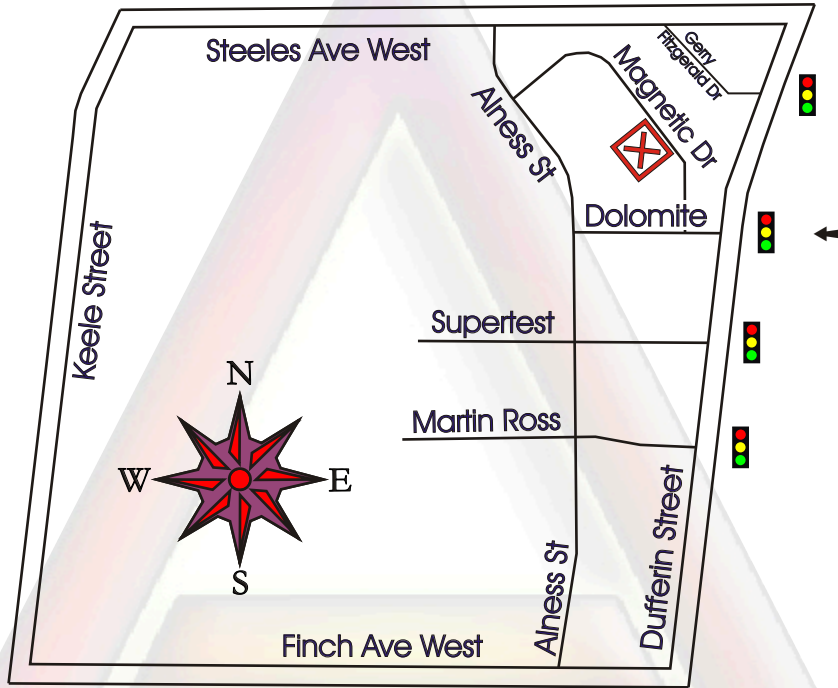

# Map & Store Hours & Directions

Come visit our great new location  
 Open Monday to Friday from 8:30am-5pm  
 or visit us On-line at [www.AcmeShelving.Com](http://www.AcmeShelving.Com)

Designed & Published by: www.Media-Workz.Com

<b>ACME SHELVING &amp; STORE FIXTURES</b> 360 Magnetic Drive, Toronto, Ontario, M3J 2C4 <a href="http://www.AcmeShelving.Com">www.AcmeShelving.Com</a> <a href="mailto:Info@AcmeShelving.Com">Info@AcmeShelving.Com</a>			<b>Telephone: 416-661-2442</b> <b>Toll Free: 1-800-611-2263</b> <b>Facsimile: 416-661-7165</b>