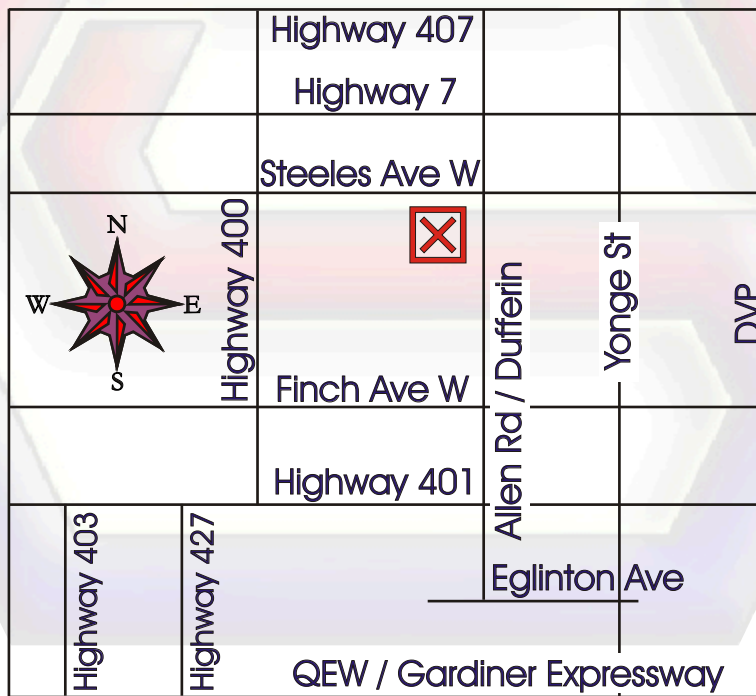

# Map & Store Hours & Directions

Come visit our great new location  
 Open Monday to Friday from 8:30am-5pm  
 or visit us On-line at [www.AcmeShelving.Com](http://www.AcmeShelving.Com)

Designed & Published by: www.Media-Workz.Com